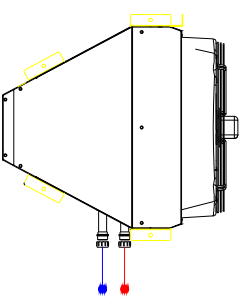

Flowair

Hydraulic connection

example for 2 pcs ELIS G-W-150 and 1 pcs ELIS G-W-200

ELIS G-W-150

ELIS G-W-150

ELIS G-W-200

ZO - shut-off valve
 ZR - regulation valve
 Zod - vent valve