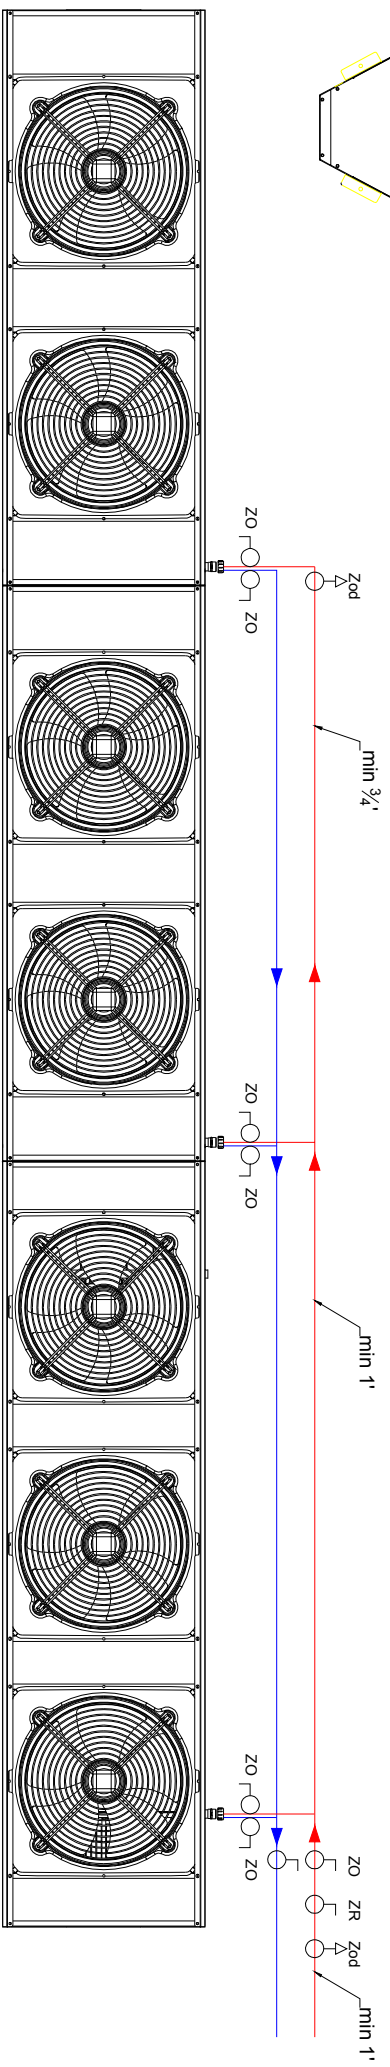

Flowair

Hydraulic connection

example for 2 pcs ELIS G-W-150 and 1 pcs ELIS G-W-200

ELIS G-W-150

ELIS G-W-150

ELIS G-W-200

ZO - shut-off valve
 ZR - regulation valve
 Zod - vent valve